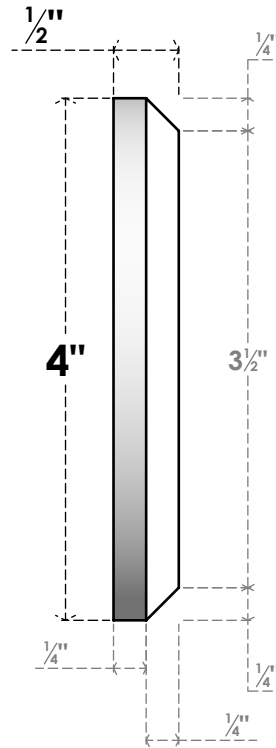

# ROSP040X040X050GRY13

4"W X 4"H X 1/2"P STANDARD GRAYSON SPIRAL ROSETTE WITH BEVELED EDGE, ARCHITECTURAL GRADE PVC

**FRONT**

**SIDE**

EKENA MILLWORK  
2300 WEST MAIN ST.  
CLARKSVILLE, TX 75426  
TOLL FREE: 866-607-0453  
WWW.EKENAMILLWORK.COM

**NOTES**

1. INSTALLATION TO BE COMPLETED IN ACCORDANCE WITH MANUFACTURER'S SPECIFICATIONS.
2. DRAWING MAY NOT BE TO SCALE
3. THIS DRAWING IS INTENDED FOR DESIGN AND PLANNING PURPOSES ONLY.
4. ALL INFORMATION CONTAINED HEREIN WAS CURRENT AT THE TIME OF DEVELOPMENT BUT MUST BE REVIEWED AND APPROVED BY THE PRODUCT MANUFACTURER TO BE CONSIDERED ACCURATE.
5. ARCHITECTURAL GRADE PVC PRODUCTS ARE MADE FROM EXPANDED CELLULAR PVC AND COME NATURALLY WHITE BUT MAY BE PAINTED