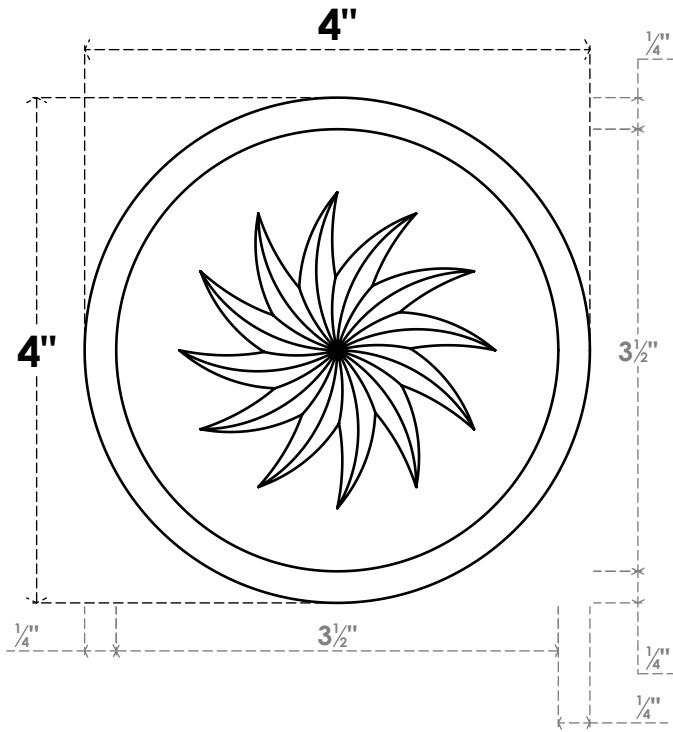

# ROSP040X040X050GRY13

4"W X 4"H X 1/2"P STANDARD GRAYSON SPIRAL ROSETTE WITH BEVELED EDGE, ARCHITECTURAL GRADE PVC

**FRONT**

**SIDE**

EKENA MILLWORK  
2300 WEST MAIN ST.  
CLARKSVILLE, TX 75426  
TOLL FREE: 866-607-0453  
WWW.EKENAMILLWORK.COM

**NOTES**

1. INSTALLATION TO BE COMPLETED IN ACCORDANCE WITH MANUFACTURER'S SPECIFICATIONS.
2. DRAWING MAY NOT BE TO SCALE
3. THIS DRAWING IS INTENDED FOR DESIGN AND PLANNING PURPOSES ONLY.
4. ALL INFORMATION CONTAINED HEREIN WAS CURRENT AT THE TIME OF DEVELOPMENT BUT MUST BE REVIEWED AND APPROVED BY THE PRODUCT MANUFACTURER TO BE CONSIDERED ACCURATE.
5. ARCHITECTURAL GRADE PVC PRODUCTS ARE MADE FROM EXPANDED CELLULAR PVC AND COME NATURALLY WHITE BUT MAY BE PAINTED